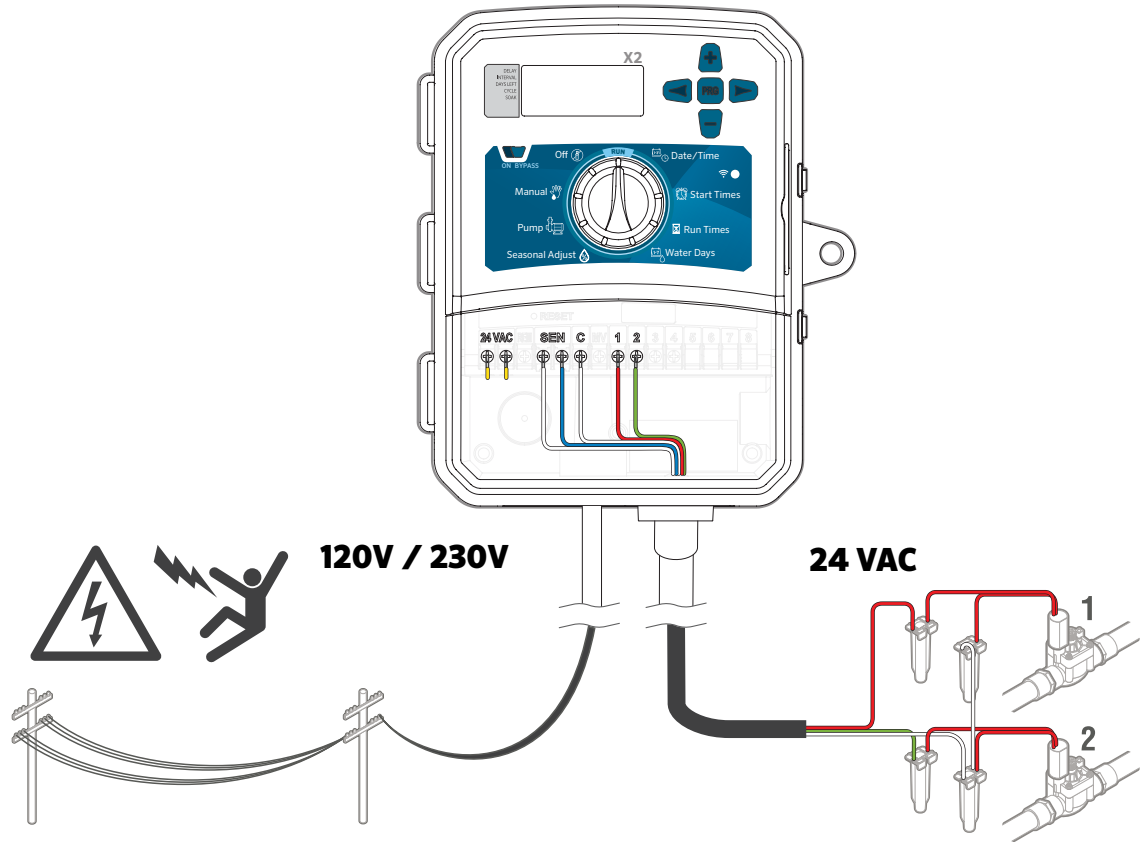

X2

1

- ? A
- ? B
- ? C

WAND FOR X2

X2™ CONTROLLER WIRING DIAGRAM

Troubleshooting

Need more helpful information on your product? Find tips on installation, controller programming, and more.

hunter.direct/x2help