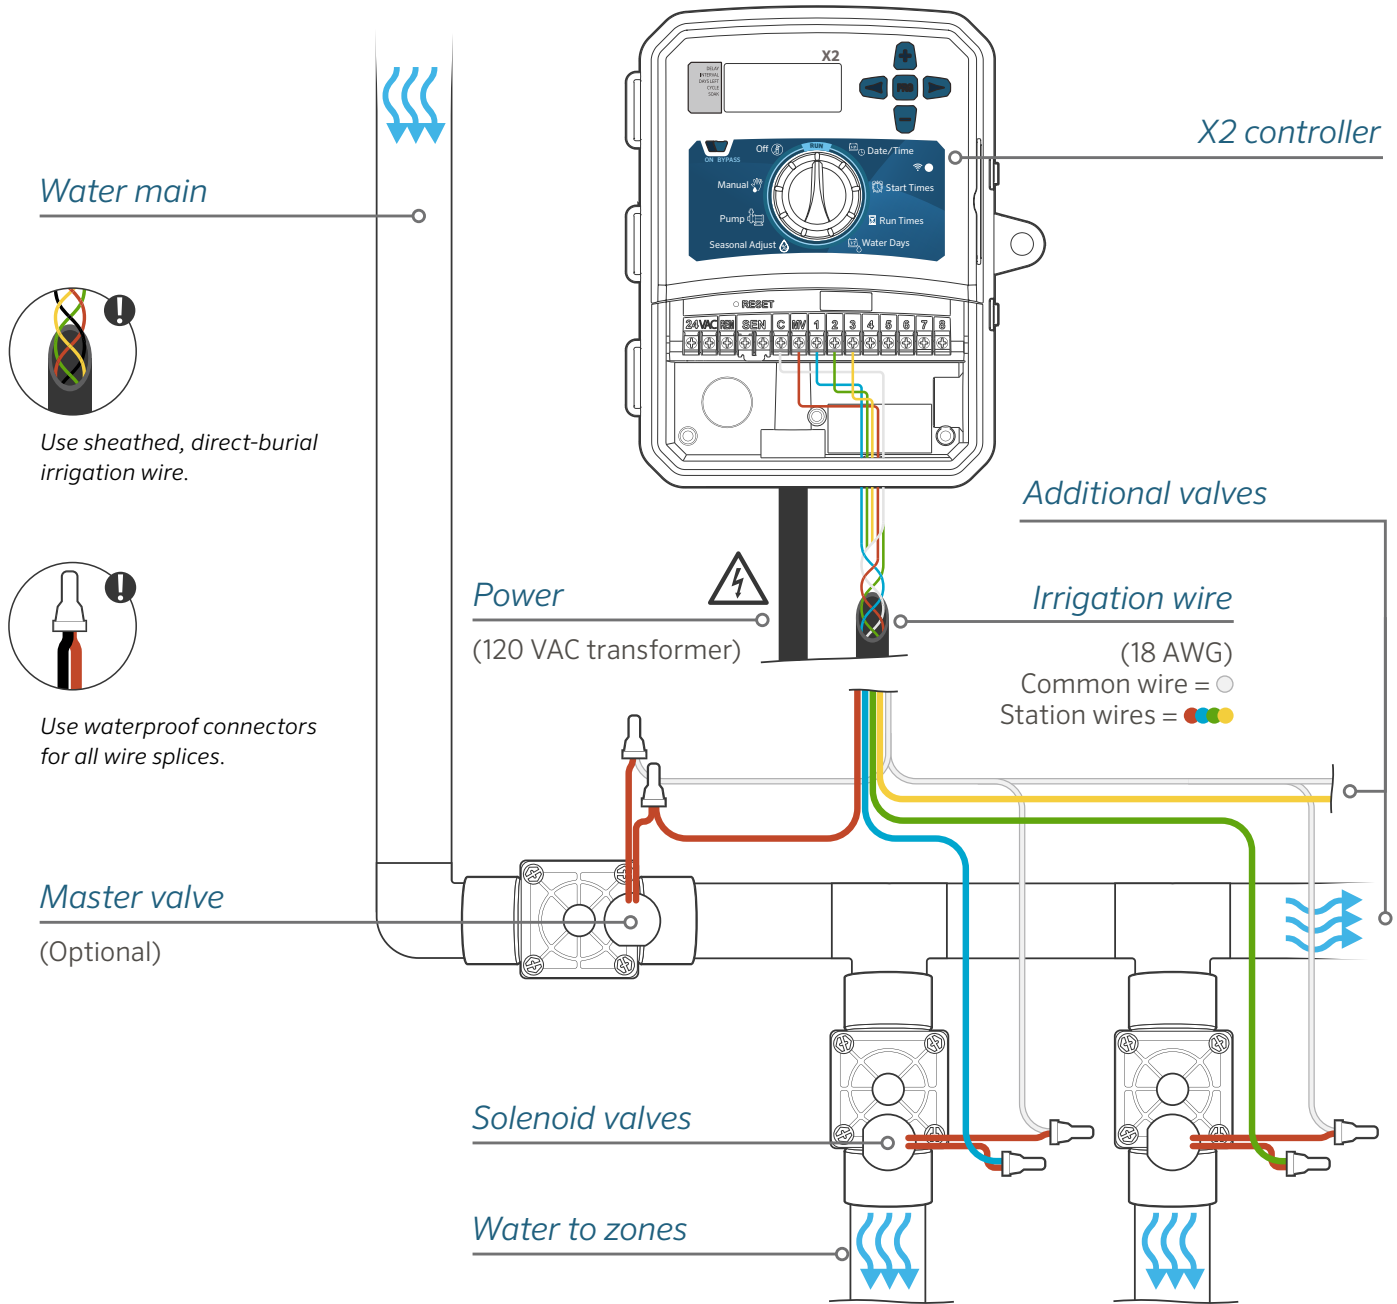

X2

1

- ? A
- ? B
- ? C

WAND FOR X2

X2™ CONTROLLER WIRING DIAGRAM

Troubleshooting

Need more helpful information on your product? Find tips on installation, controller programming, and more.

hunter.direct/x2help