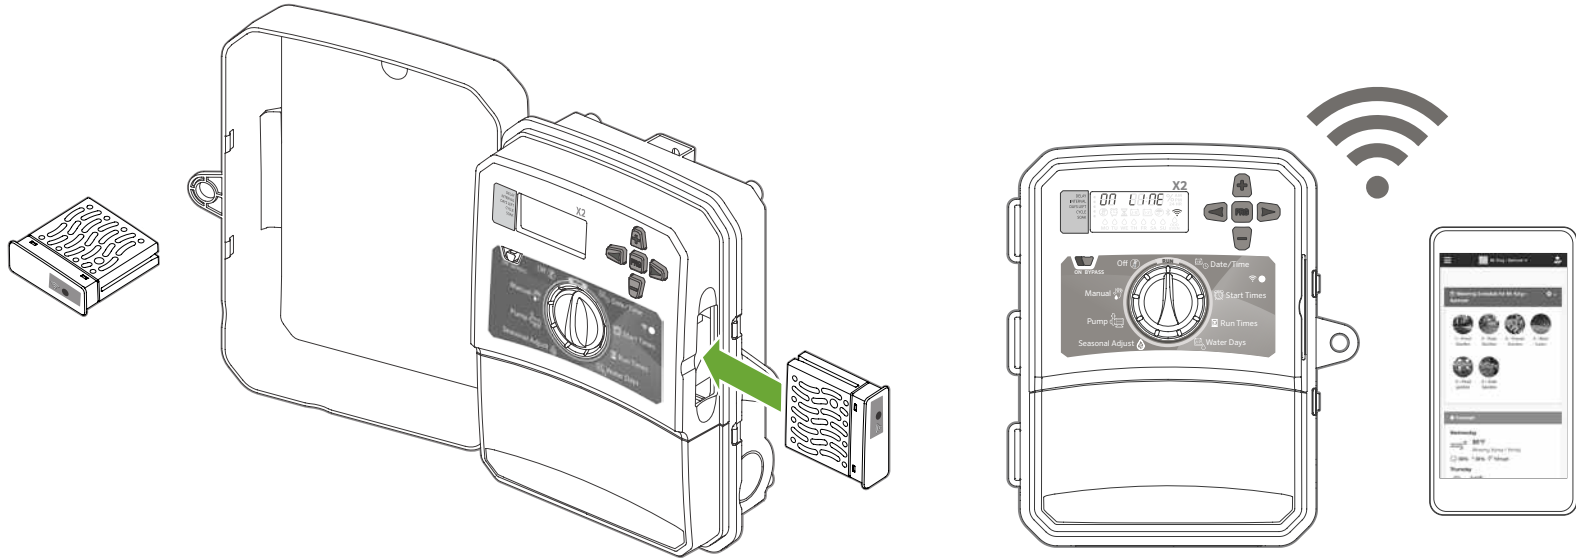

X2

1

- ? A
- ? B
- ? C

WAND FOR X2

X2™ CONTROLLER WIRING DIAGRAM

Troubleshooting

Need more helpful information on your product? Find tips on installation, controller programming, and more.

hunter.direct/x2help