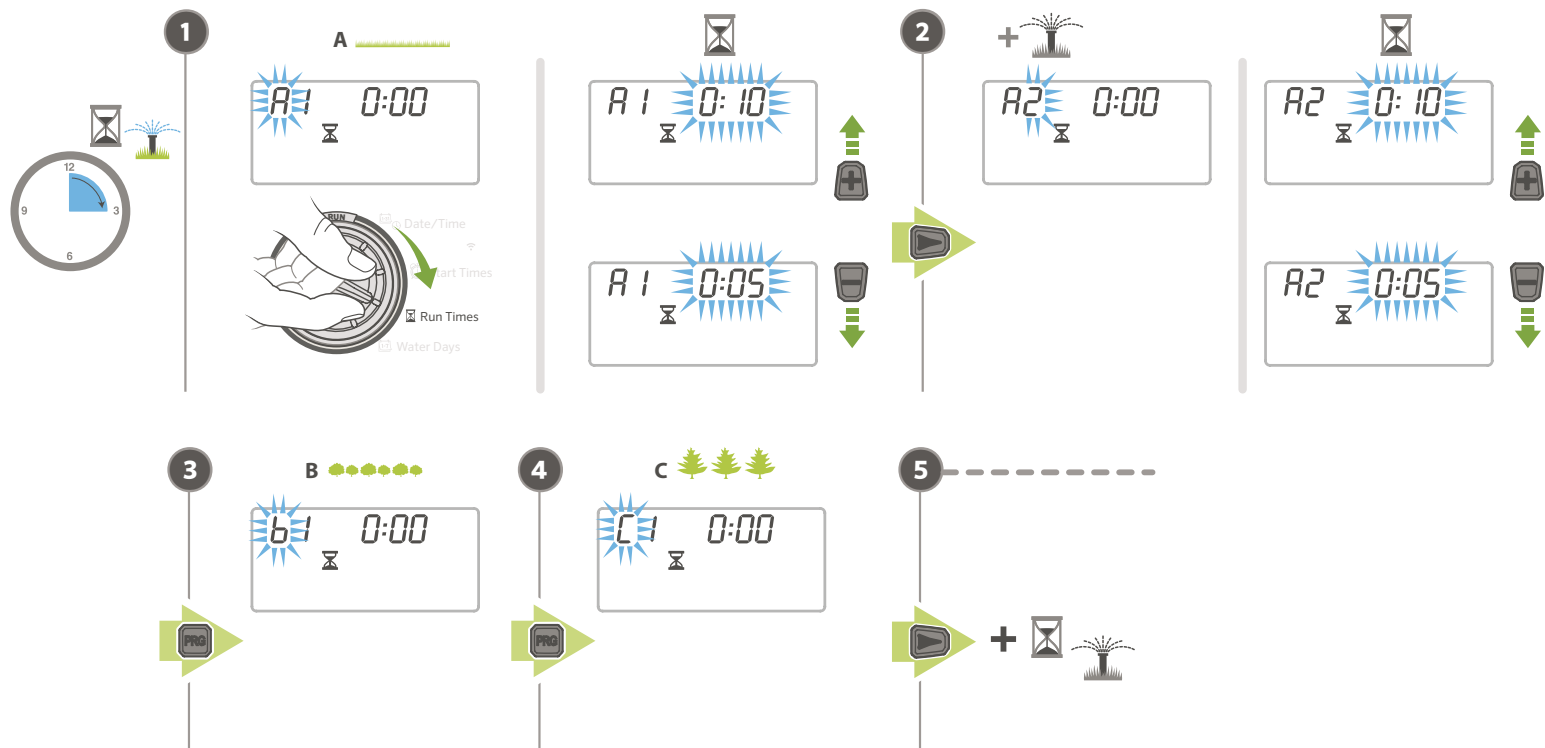

X2

1

- ? A
- ? B
- ? C

WAND FOR X2

X2™ CONTROLLER WIRING DIAGRAM

Troubleshooting

Need more helpful information on your product? Find tips on installation, controller programming, and more.

hunter.direct/x2help