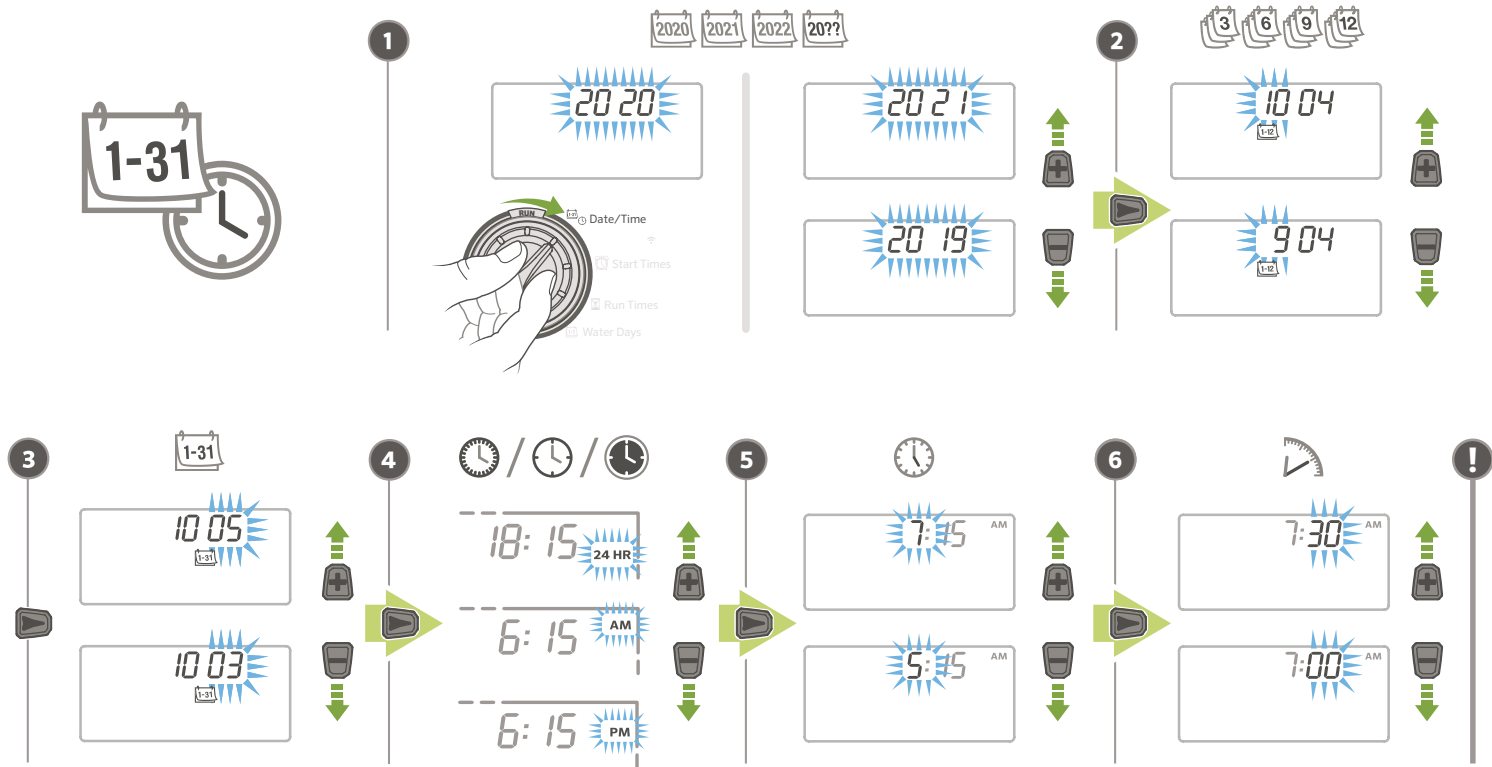

X2

1

- ? A
- ? B
- ? C

WAND FOR X2

X2™ CONTROLLER WIRING DIAGRAM

Troubleshooting

Need more helpful information on your product? Find tips on installation, controller programming, and more.

hunter.direct/x2help