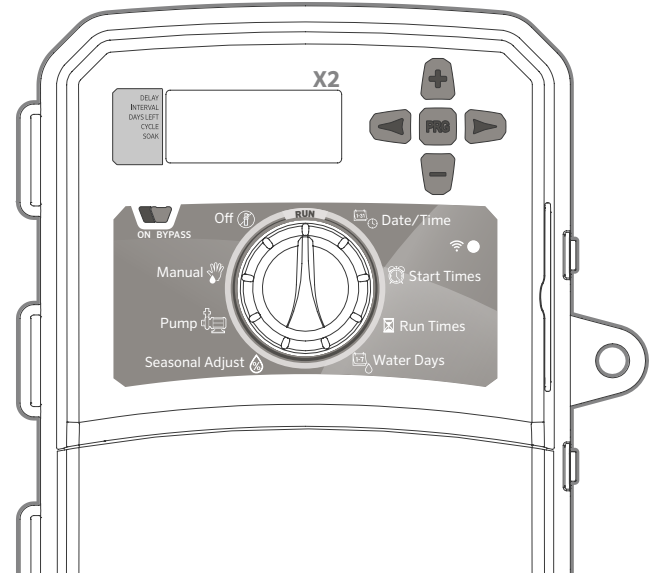

X2

1

- ? A
- ? B
- ? C

WAND FOR X2

X2™ CONTROLLER WIRING DIAGRAM

Troubleshooting

Need more helpful information on your product? Find tips on installation, controller programming, and more.

hunter.direct/x2help