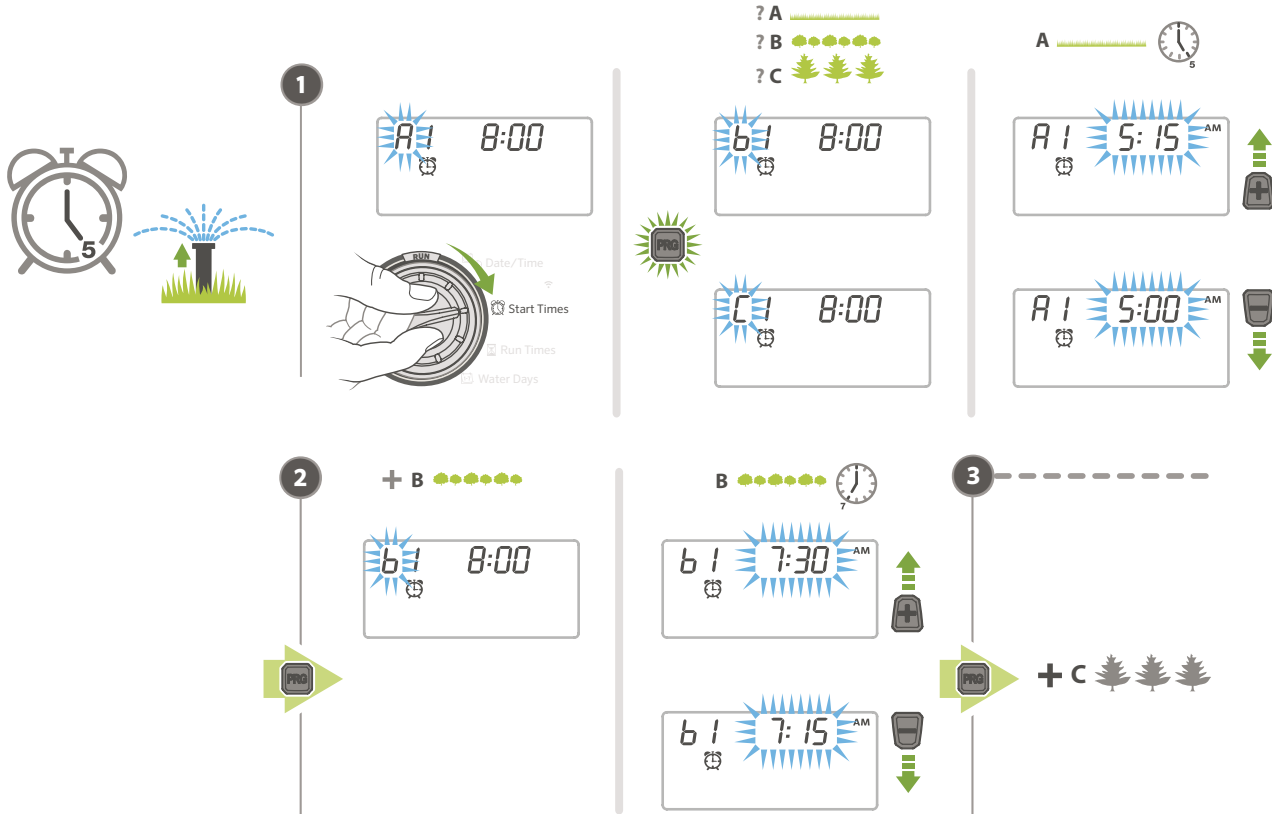

X2

1

- ? A
- ? B
- ? C

WAND FOR X2

X2™ CONTROLLER WIRING DIAGRAM

Troubleshooting

Need more helpful information on your product? Find tips on installation, controller programming, and more.

hunter.direct/x2help